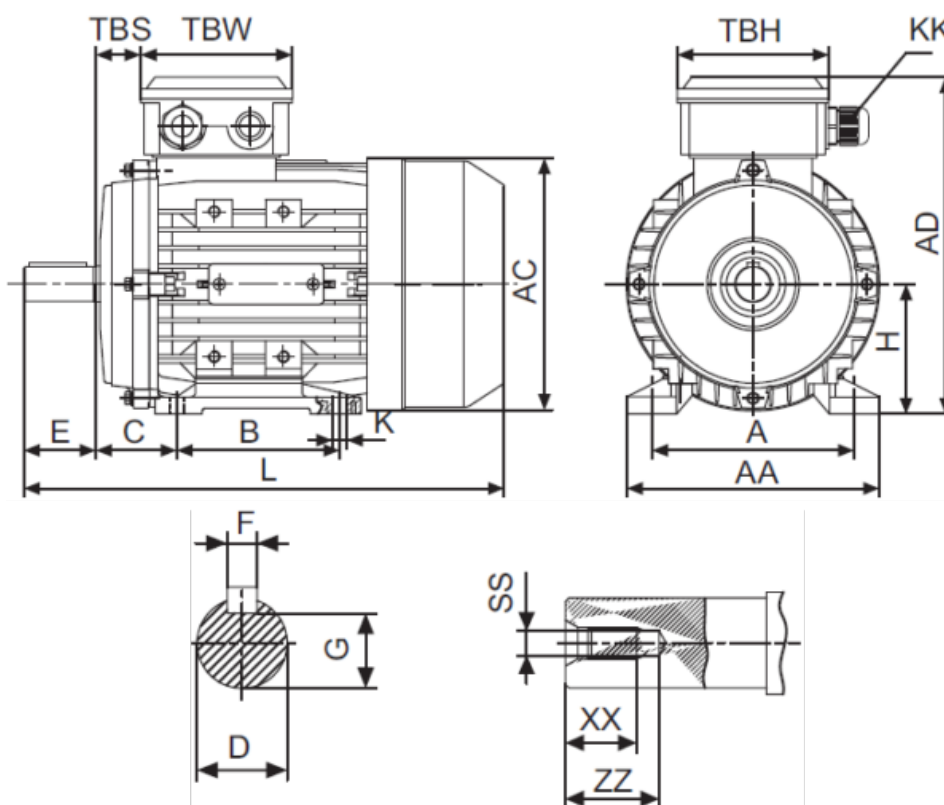

Data Sheet

Article number: 25009812009

Description: Kleedrive MS711-8 0.09kw 700 rpm
3x230/400V 50HZ IP55 B3

Measures

| | | |
|-----------|----------------|---------|
| A = 112 | F = 5 | TBW = - |
| AA = 132 | G = 11 | XX = 12 |
| AC = Ø139 | H = 71 | ZZ = 17 |
| AD = 184 | KK = 1-M20X1.5 | |
| B = 90 | L = 241 | |
| C = 45 | SS = M5 | |
| D = Ø14 | TBH = 94 | |
| E = 30 | TBS = 20 | |